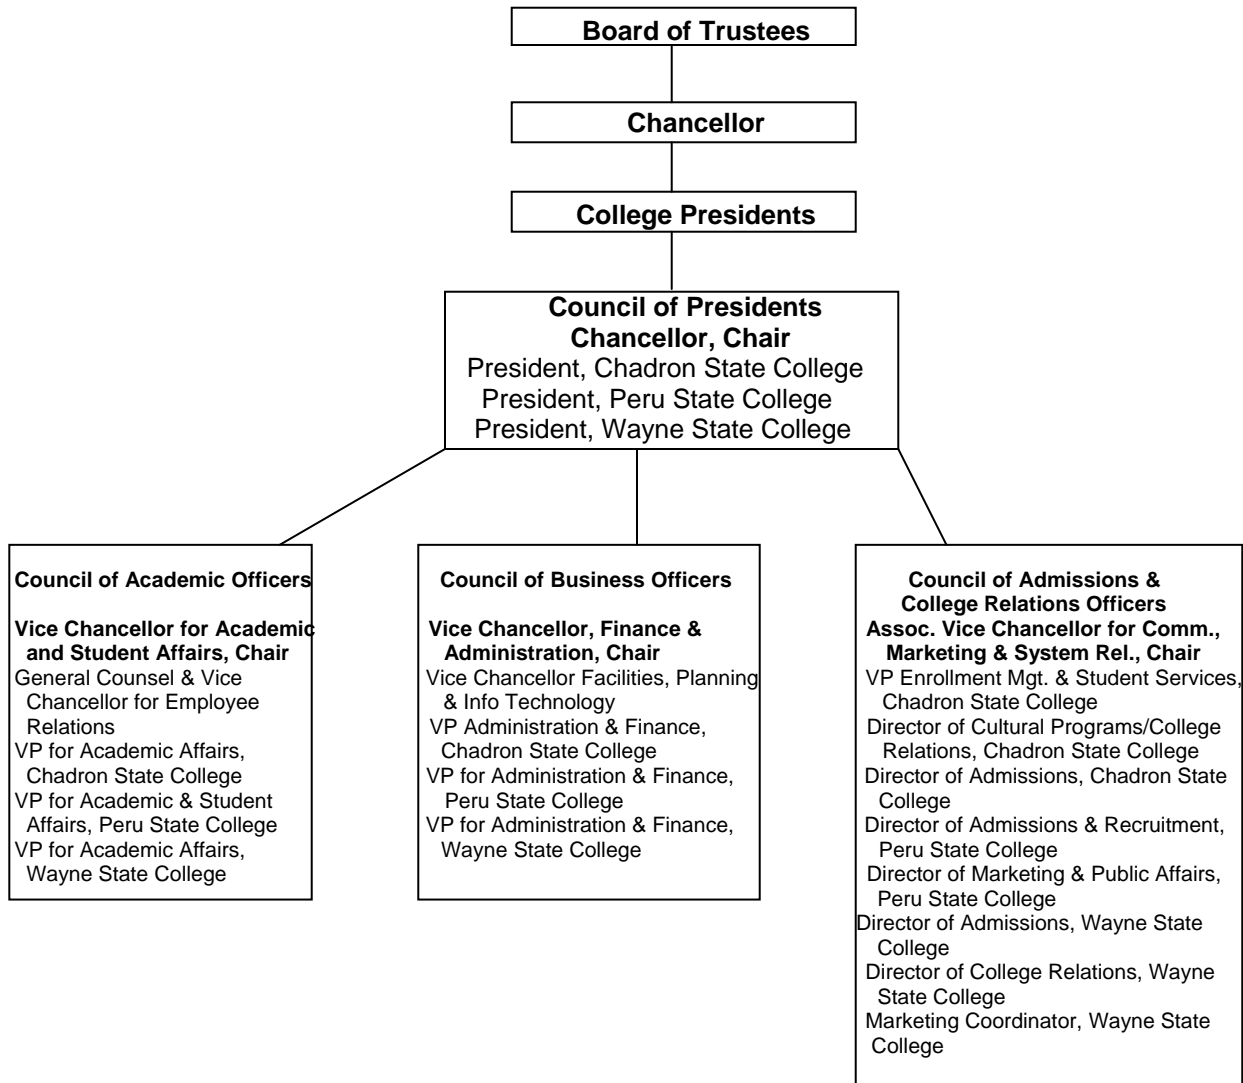

GOVERNANCE AND ADMINISTRATION, NEBRASKA STATE COLLEGE SYSTEM

POLICY: 2550

**Nebraska State College System
Organizational Chart**

Page 1 of 1

Policy Revised: 9/17/04
 Policy Revised: 3/31/06
 Policy Revised: 11/15/07